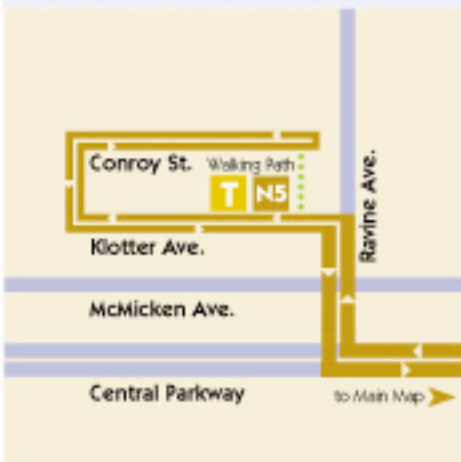

CONROY & KLOTTER map

QUICK REFERENCE to the Homes on the Tour

SOUTH TOUR

CENTRAL PARKWAY AREA

- 1 Emery Center Apartments
100 East Central Parkway
- 2 American Building
30 East Central Parkway
- 3 Hale Justis Apartments
90 E. Central Parkway
- 4 Corner of 12th and Jackson
1201 Jackson

OLD ST. MARY'S SQUARE CLAY STREET

- 5 12th & CLAY
1206/1208 Clay Street
- 6 111 E. 13th Street
- 7 116-118 East 13th Street
- 8 1324 Clay

MAIN STREET AREA

- 9 Flats on Main
1324 Main Street at Woodward
- 10 Over The Rhine Foundation Office
1317 Main Street
- 11 Collins Lofts
1343 Main Street
- 12 1411 Main Street
- 13 1427 Main Street
Goodland Condominiums
- 14 1431 Main Street
The Melindy
- 15 Comey & Shepherd City Office
Liberty & Main
- 16 OTR Booths
14th & Main
- 17 Ahrens Fox Condominiums
214 E. 14th Street

ORCHARD STREET

- 18 216 Orchard Street

MUSIC HALL AREA

- 19 Symphony Hotel
210 W. 14th Street
- 20 1410 Elm Street

READING ROAD

- 21 The Lofts on Broadway
404 Reading Road
- 22 410 Reading Road
Rosmur Condominiums

NORTH TOUR

FINDLAY MARKET

- 23 Elder & Race Streets
100 W. Elder Street

MULBERRY STREET

- 24 55 Mulberry
57 Mulberry
117 Mulberry
324 Mulberry (Unoccupied)
- 25 Mulberry Views
Vineyard Homes

KLOTTER/CONROY