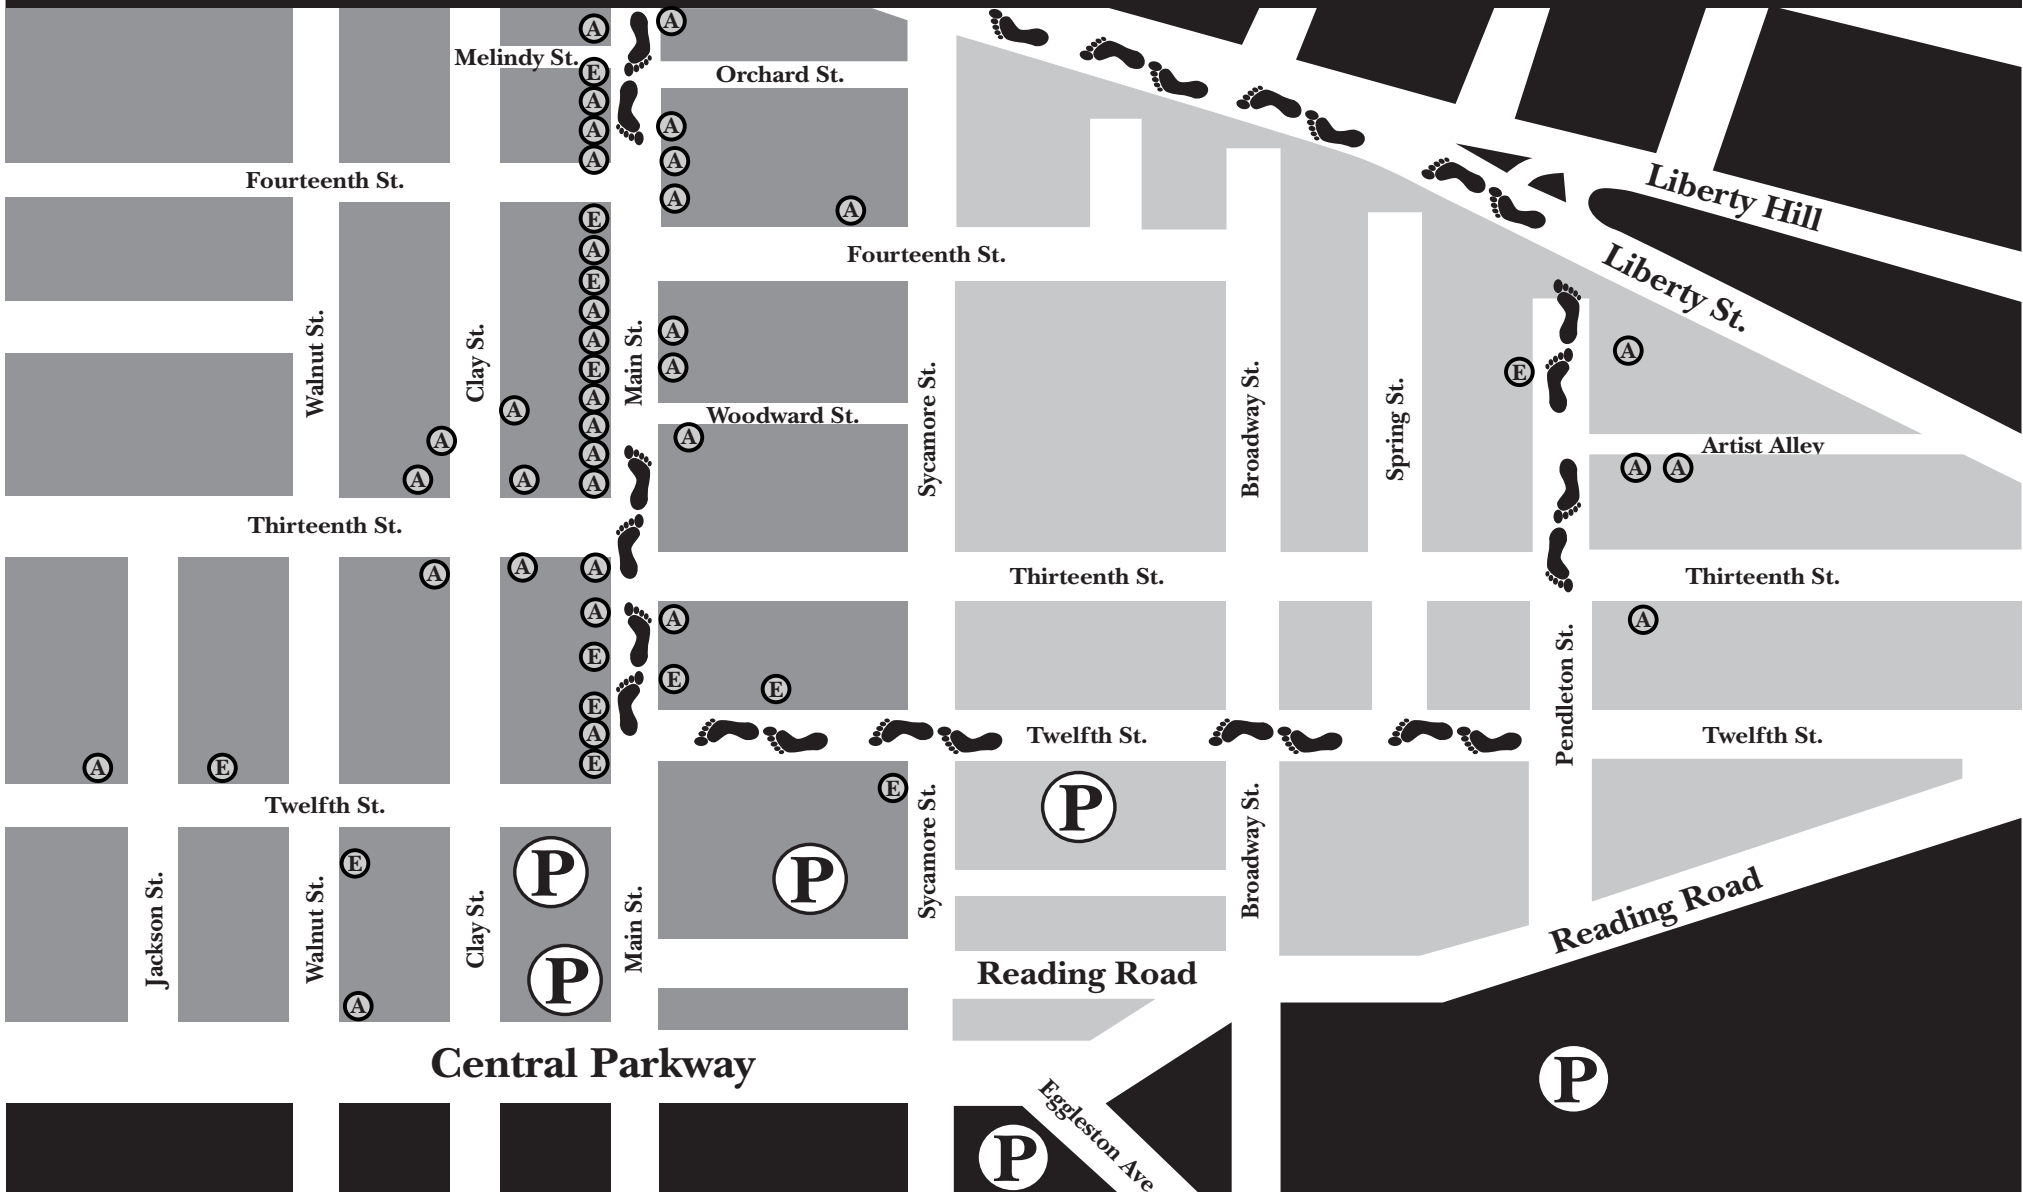

WALKING MAP

URBAN QUARTER

PENDLETON ART DISTRICT

P Parking

A Galleries & Shops

E Restaurant/Bar

 Walking Routes